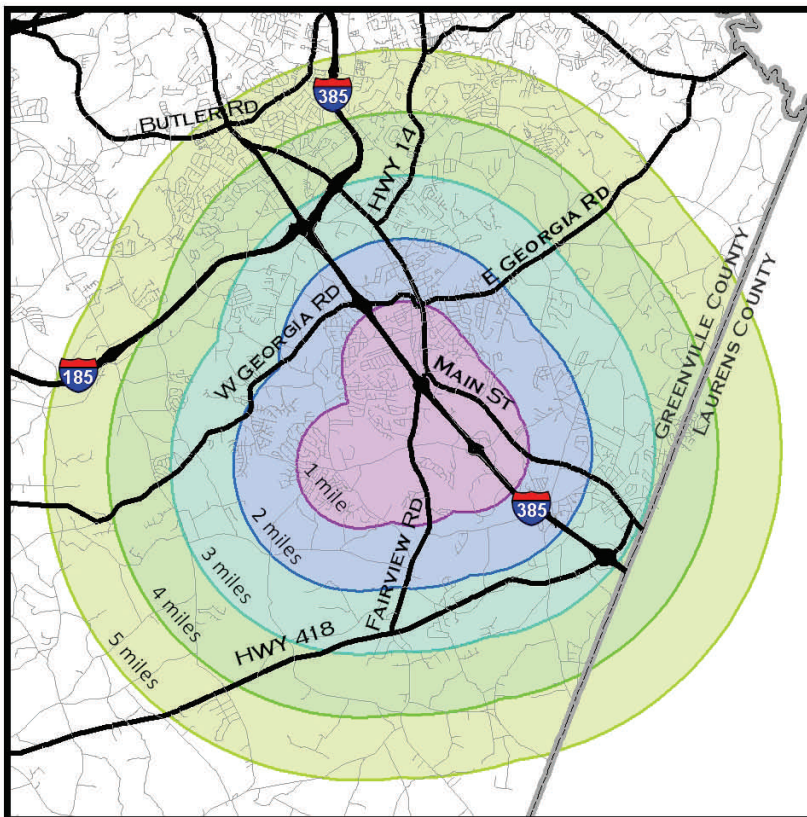

# Fairview Road Area

	Simpsonville City Limits	29680 Zip Code	29681 Zip Code
Population (2008)	17,809	23,273	34,836
Median Age	33.5 years	32.4 years	35.5 years
Avg. Household Size	2.7 people	2.8 people	2.7 people
Household Income (2008)	\$54,911	\$65,265	\$76,589
Avg. House Price (2008)	\$170,140	\$238,910	\$308,914

Largest neighborhoods within 1 mile...

Name	Homes
Westwood	1,034
Neely Farms	703
Poinsettia	335
Powderhorn	275
Martins Grove	272
Hunters Woods	264
Fairview Lake	235
Brentwood	208
Autumn Woods	205
Waterton	162
Saddler's Ridge	143
Verdmont	122

Road(s)	Section of Road(s)	Households within...				
		1 mile	2 miles	3 miles	4 miles	5 miles
Fairview Shopping Area	Fairview Rd, Grandview Dr, and Harrison Bridge Rd	6,101	11,222	17,043	22,416*	31,068*
Fairview Rd	Main St to City limits	4,336	9,737	15,167	20,785*	28,805*
Grandview Dr	Brentwood to City limits	4,679	9,473	16,096	21,693*	30,370*
Harrison Bridge Rd	Grandview Dr to Hipps Rd	3,126	8,897	14,771	19,001*	24,175*

\* Insufficient data for Laurens County; therefore, no households counted within Laurens County.